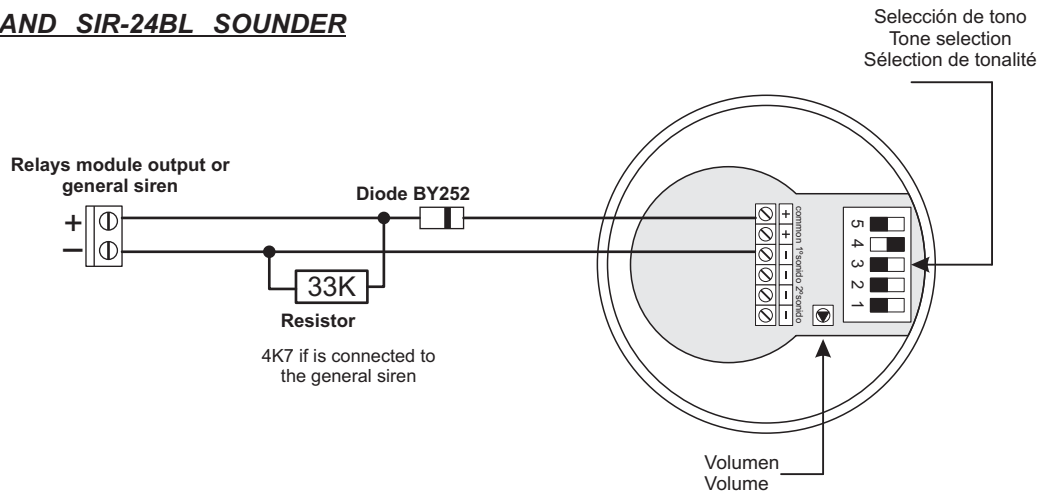

Wiring Diagrams

SIR-24B AND SIR-24BL SOUNDER